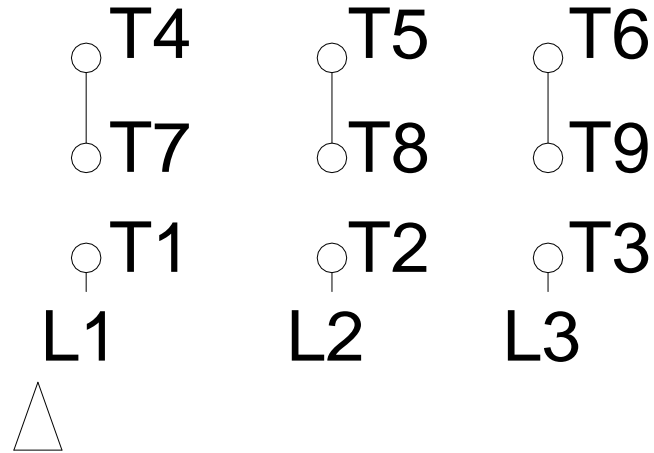

1 2 3 4 5 6 7 8

LOW VOLTAGE

HIGH VOLTAGE

A
B
C
D
E
F

Notes: Downloaded from <http://dealerselectric.com>
 Generated for Model #01536EP3E215JP-S

Performed by:

Checked:

Customer:

Close Coupled Pump: Three-Phase - W01 (Rolled Steel) "JP" Type - TEFC - High

Three-phase induction motor
 Frame 213/5JP - IP55

23-SEP-2016