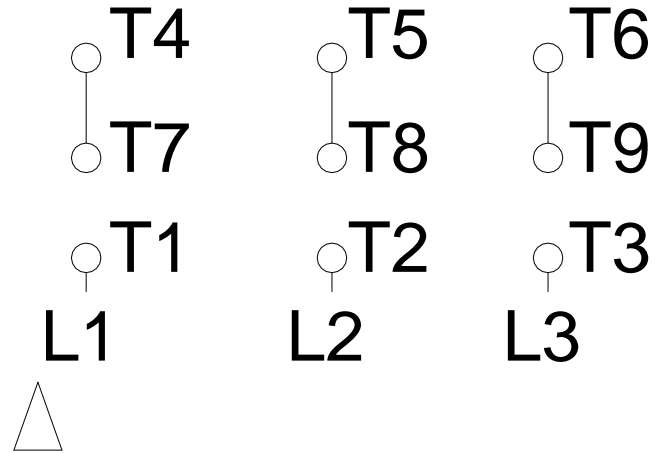

1 2 3 4 5 6 7 8

LOW VOLTAGE

HIGH VOLTAGE

A
B
C
D
E
F

Notes: Downloaded from <http://dealerselectric.com>
 Generated for Model #01536EP3E215JM-S

Performed by:

Checked:

Customer:

Close Coupled Pump: Three-Phase - W01 (Rolled Steel) "JM" Type - TEFC -

Three-phase induction motor
 Frame 213/5JM - IP55

23-SEP-2016