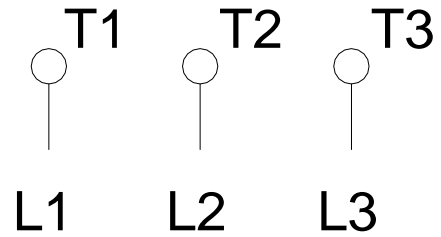

1 2 3 4 5 6 7 8

A

B

C

D

E

F

Notes: Downloaded from <http://dealerselectric.com>
Generated for Model #01518ST3QIE254T-W22

Performed by:

Checked:

Customer:

Three-Phase: W22 IEEE-841™ Petrochem Motors - NEMA Premium® Efficiency

Three-phase induction motor
Frame 254/6T - IP55

23-SEP-2016