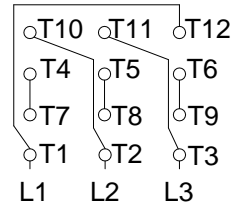

1 2 3 4 5 6 7 8

A  
B  
C  
D  
E  
F

LOW VOLTAGE

HIGH VOLTAGE

CONNECTIONS FOR STARTING ONLY:

LOW VOLTAGE

HIGH VOLTAGE

Notes: Downloaded from <http://dealerselectric.com>  
Generated for Model #01518OT3V254TC-S

Performed by:

Checked:

Customer:

Three Phase: W01 (Rolled Steel) - ODP - NEMA Premium Efficiency

Three-phase induction motor  
Frame 254/6T - IP21

23-SEP-2016