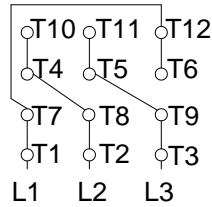

1 2 3 4 5 6 7 8

A  
B  
C  
D  
E  
F

LOW VOLTAGE

HIGH VOLTAGE

CONNECTIONS FOR STARTING ONLY:

LOW VOLTAGE

HIGH VOLTAGE

Notes: Downloaded from <http://dealerselectric.com>  
Generated for Model #01518OT3V254TC-S

Performed by:

Checked:

Customer:

Three Phase: W01 (Rolled Steel) - ODP - NEMA Premium Efficiency

Three-phase induction motor  
Frame 254/6T - IP21

23-SEP-2016