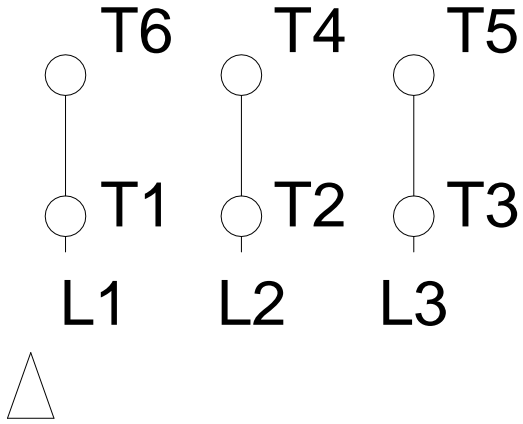

1 2 3 4 5 6 7 8

A
B
C
D
E
F

RUN

ONLY FOR START

Notes: Downloaded from http://dealerselectric.com Generated for Model #01518OT3H254T-S		
Performed by:		
Checked:		
Customer:		
Three Phase: W01 (Rolled Steel) - ODP - NEMA Premium Efficiency		
Three-phase induction motor Frame 254/6T - IP21	23-SEP-2016	