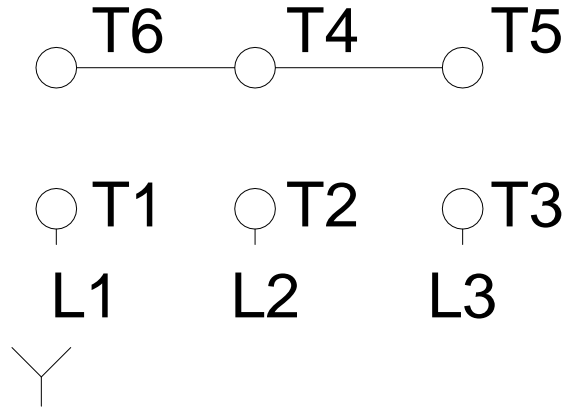

1 2 3 4 5 6 7 8

A
B
C
D
E
F

RUN

ONLY FOR START

Notes: Downloaded from http://dealerselectric.com Generated for Model #01518OT3H254T-S		
Performed by:		
Checked:		
Customer:		
Three Phase: W01 (Rolled Steel) - ODP - NEMA Premium Efficiency		
Three-phase induction motor Frame 254/6T - IP21	23-SEP-2016	