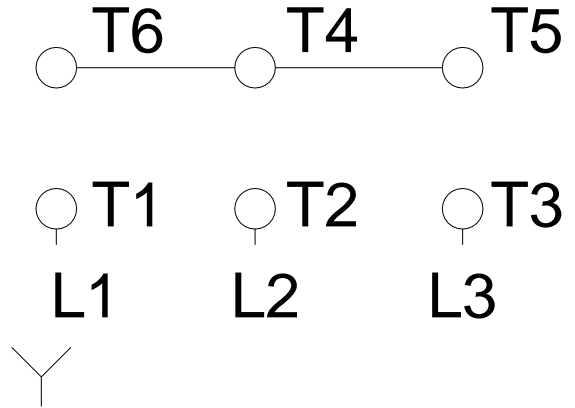

1 2 3 4 5 6 7 8

A
B
C
D
E
F

RUN

ONLY FOR START

Notes: Downloaded from http://dealerselectric.com Generated for Model #01518OP3H254JM-S		
Performed by:		
Checked:		
Customer:		
Close Coupled Pump: Three-Phase - W01 (Rolled Steel) "JM" Type - ODP - High		
Three-phase induction motor Frame 254/6JM - IP21	23-SEP-2016	