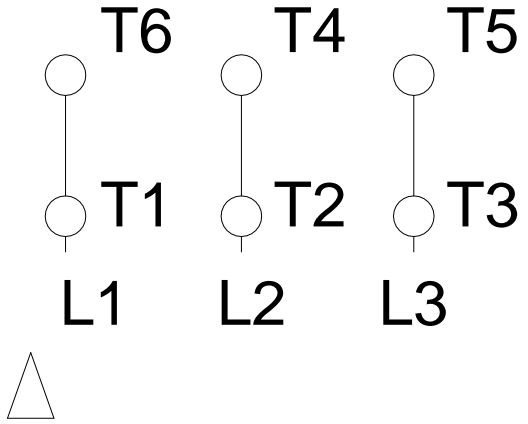

1 2 3 4 5 6 7 8

A
B
C
D
E
F

RUN

ONLY FOR START

Notes: Downloaded from http://dealerselectric.com Generated for Model #01518OP3H254JM-S		
Performed by:		
Checked:		
Customer:		
Close Coupled Pump: Three-Phase - W01 (Rolled Steel) "JM" Type - ODP - High		
Three-phase induction motor Frame 254/6JM - IP21	23-SEP-2016	