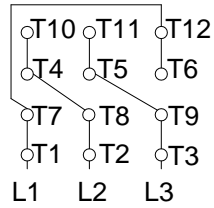

1 2 3 4 5 6 7 8

A  
B  
C  
D  
E  
F

LOW VOLTAGE

HIGH VOLTAGE

CONNECTIONS FOR STARTING ONLY:

LOW VOLTAGE

HIGH VOLTAGE

Notes: Downloaded from <http://dealerselectric.com>  
Generated for Model #01518OP3E254JM-S

Performed by:

Checked:

Customer:

Close Coupled Pump: Three-Phase - W01 (Rolled Steel) "JM" Type - ODP - High

Three-phase induction motor  
Frame 254/6JM - IP21

23-SEP-2016