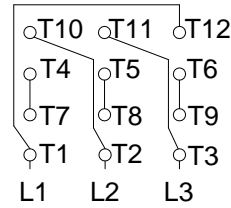

1 2 3 4 5 6 7 8

A  
B  
C  
D  
E  
F

LOW VOLTAGE

HIGH VOLTAGE

CONNECTIONS FOR STARTING ONLY:

LOW VOLTAGE

HIGH VOLTAGE

Notes: Downloaded from <http://dealerselectric.com>  
Generated for Model #01518OP3E254JM-S

Performed by:

Checked:

Customer:

Close Coupled Pump: Three-Phase - W01 (Rolled Steel) "JM" Type - ODP - High

Three-phase induction motor  
Frame 254/6JM - IP21

23-SEP-2016