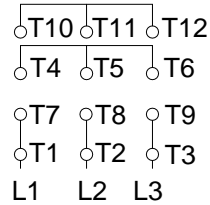

1 2 3 4 5 6 7 8

A  
B  
C  
D  
E  
F

LOW VOLTAGE

HIGH VOLTAGE

CONNECTIONS FOR STARTING ONLY:

LOW VOLTAGE

HIGH VOLTAGE

Notes: Downloaded from <http://dealerselectric.com>  
Generated for Model #01518OP3E254JM-S

Performed by:

Checked:

Customer:

Close Coupled Pump: Three-Phase - W01 (Rolled Steel) "JM" Type - ODP - High

Three-phase induction motor  
Frame 254/6JM - IP21

23-SEP-2016