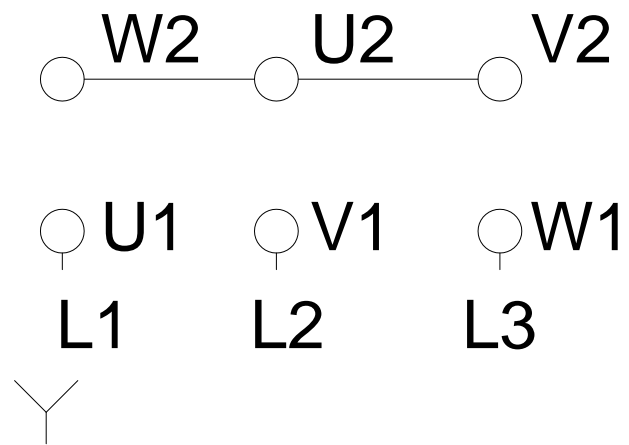

LOW VOLTAGE

HIGH VOLTAGE

Notes: Downloaded from <http://dealerselectric.com>
Generated for Model #01518ET3Y160L-W22

Performed by:

Checked:

Customer:

Three-Phase: W22 IE3 IEC Tru-Metric - TEFC (IP55) Cast Iron Frame

Three-phase induction motor
Frame 160L - IP55

23-SEP-2016