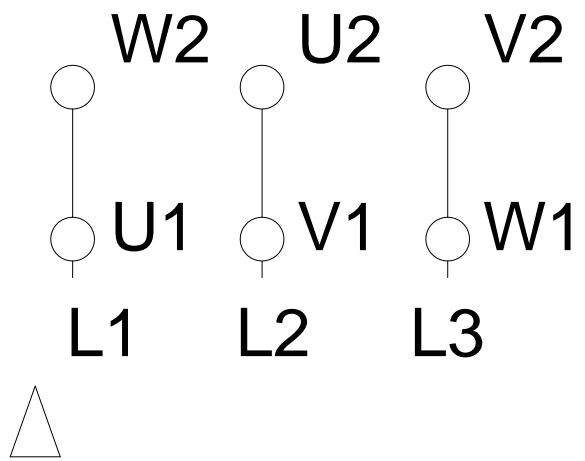

LOW VOLTAGE

HIGH VOLTAGE

Notes: Downloaded from <http://dealerselectric.com>
Generated for Model #01518ET3Y160L-W22

Performed by:

Checked:

Customer:

Three-Phase: W22 IE3 IEC Tru-Metric - TEFC (IP55) Cast Iron Frame

Three-phase induction motor
Frame 160L - IP55

23-SEP-2016