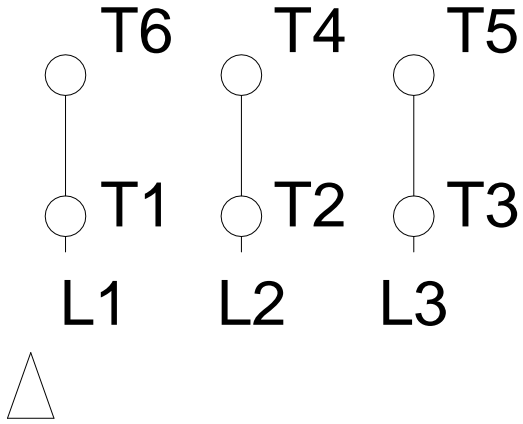

1 2 3 4 5 6 7 8

A
B
C
D
E
F

RUN

ONLY FOR START

Notes: Downloaded from http://dealerselectric.com Generated for Model #01518ET3PCT254T-W22		
Performed by:		
Checked:		
Customer:		
W22 Cooling Tower Motors: NEMA Premium - TEFC		
Three-phase induction motor Frame 254T - IP55	23-SEP-2016	