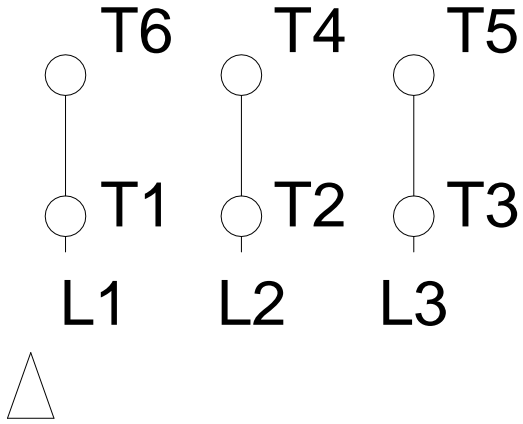

1 2 3 4 5 6 7 8

A  
B  
C  
D  
E  
F

### RUN

### ONLY FOR START

Notes: Downloaded from <a href="http://dealerselectric.com">http://dealerselectric.com</a> Generated for Model #01518ET3H254T-S		
Performed by:		
Checked:		
Customer:		
Three Phase: W01 (Rolled Steel) - TEFC - NEMA Premium Efficiency		
Three-phase induction motor Frame 254/6T - IP55	23-SEP-2016	