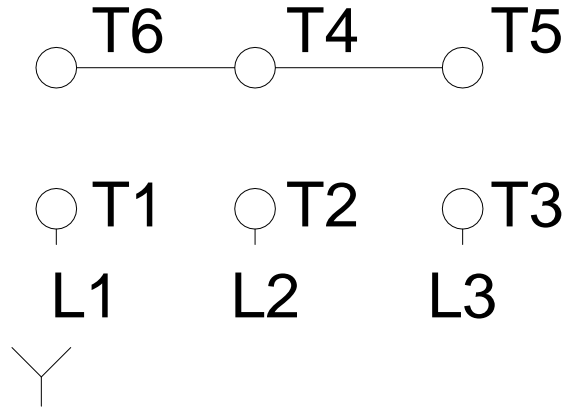

1 2 3 4 5 6 7 8

A  
B  
C  
D  
E  
F

### RUN

### ONLY FOR START

Notes: Downloaded from <a href="http://dealerselectric.com">http://dealerselectric.com</a> Generated for Model #01518ET3H254T-S		
Performed by:		
Checked:		
Customer:		
Three Phase: W01 (Rolled Steel) - TEFC - NEMA Premium Efficiency		
Three-phase induction motor Frame 254/6T - IP55	23-SEP-2016	