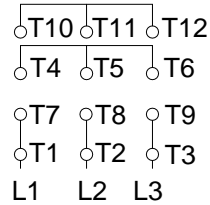

1 2 3 4 5 6 7 8

A
B
C
D
E
F

LOW VOLTAGE

HIGH VOLTAGE

CONNECTIONS FOR STARTING ONLY:

LOW VOLTAGE

HIGH VOLTAGE

Notes: Downloaded from <http://dealerselectric.com>
Generated for Model #01518ET3E254TC-W22

Performed by:

Checked:

Customer:

W22 NEMA Premium - Ball Bearings

Three-phase induction motor
Frame 254/6T - IP55

23-SEP-2016