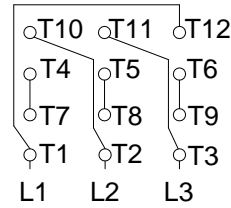

1 2 3 4 5 6 7 8

A
B
C
D
E
F

LOW VOLTAGE

HIGH VOLTAGE

CONNECTIONS FOR STARTING ONLY:

LOW VOLTAGE

HIGH VOLTAGE

Notes: Downloaded from <http://dealerselectric.com>
Generated for Model #01518ET3E254TC-W22

Performed by:

Checked:

Customer:

W22 NEMA Premium - Ball Bearings

Three-phase induction motor
Frame 254/6T - IP55

23-SEP-2016