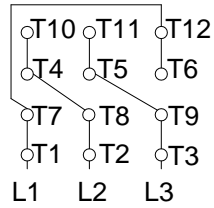

1 2 3 4 5 6 7 8

A
B
C
D
E
F

LOW VOLTAGE

HIGH VOLTAGE

CONNECTIONS FOR STARTING ONLY:

LOW VOLTAGE

HIGH VOLTAGE

Notes: Downloaded from <http://dealerselectric.com>
Generated for Model #01518ET3E254TC-W22

Performed by:

Checked:

Customer:

W22 NEMA Premium - Ball Bearings

Three-phase induction motor
Frame 254/6T - IP55

23-SEP-2016