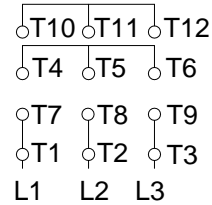

1 2 3 4 5 6 7 8

A  
B  
C  
D  
E  
F

LOW VOLTAGE

HIGH VOLTAGE

CONNECTIONS FOR STARTING ONLY:

LOW VOLTAGE

HIGH VOLTAGE

Notes: Downloaded from <http://dealerselectric.com>  
Generated for Model #01518ET3E254JP-W22

Performed by:

Checked:

Customer:

Close Coupled Pump: Three-Phase - W22 "JP" Type - TEFC - NEMA Premium

Three-phase induction motor  
Frame 254/6JP - IP55

23-SEP-2016