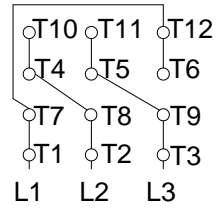

1 2 3 4 5 6 7 8

A  
B  
C  
D  
E  
F

LOW VOLTAGE

HIGH VOLTAGE

CONNECTIONS FOR STARTING ONLY:

LOW VOLTAGE

HIGH VOLTAGE

Notes: Downloaded from <http://dealerselectric.com>  
Generated for Model #01518ET3E254JP-W22

Performed by:

Checked:

Customer:

Close Coupled Pump: Three-Phase - W22 "JP" Type - TEFC - NEMA Premium

Three-phase induction motor  
Frame 254/6JP - IP55

23-SEP-2016