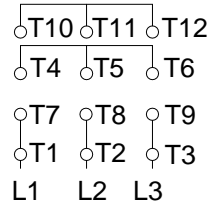

1 2 3 4 5 6 7 8

A
B
C
D
E
F

LOW VOLTAGE

HIGH VOLTAGE

CONNECTIONS FOR STARTING ONLY:

LOW VOLTAGE

HIGH VOLTAGE

Notes: Downloaded from <http://dealerselectric.com>
Generated for Model #01518EP3E254JM-S

Performed by:

Checked:

Customer:

Close Coupled Pump: Three-Phase - W01 (Rolled Steel) "JM" Type - TEFC -

Three-phase induction motor
Frame 254/6JM - IP55

23-SEP-2016