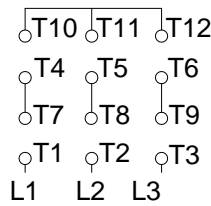

1 2 3 4 5 6 7 8

A
B
C
D
E
F

LOW VOLTAGE

HIGH VOLTAGE

CONNECTIONS FOR STARTING ONLY:

LOW VOLTAGE

HIGH VOLTAGE

Notes: Downloaded from <http://dealerselectric.com>
Generated for Model #01518EP3E254JM-S

Performed by:

Checked:

Customer:

Close Coupled Pump: Three-Phase - W01 (Rolled Steel) "JM" Type - TEFC -

Three-phase induction motor
Frame 254/6JM - IP55

23-SEP-2016