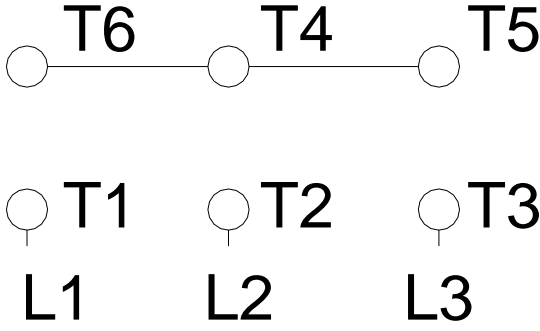

1 2 3 4 5 6 7 8

A
B
C
D
E
F

LOW VOLTAGE

HIGH VOLTAGE

Notes: Downloaded from <http://dealerselectric.com>
 Generated for Model #01518AT3HCT254TF1-W2

Performed by:

Checked:

Customer:

W22 Cooling Tower Motors: NEMA Premium - TEAO

Three-phase induction motor
 Frame 254T - IP55

23-SEP-2016