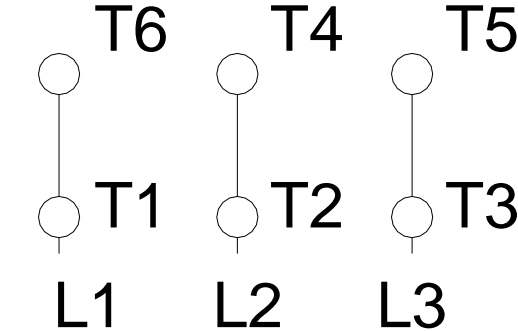

1 2 3 4 5 6 7 8

A
B
C
D
E
F

LOW VOLTAGE

HIGH VOLTAGE

Notes: Downloaded from <http://dealerselectric.com>
 Generated for Model #01518AT3HCT254TF1-W2

Performed by:

Checked:

Customer:

W22 Cooling Tower Motors: NEMA Premium - TEAO

Three-phase induction motor
 Frame 254T - IP55

23-SEP-2016