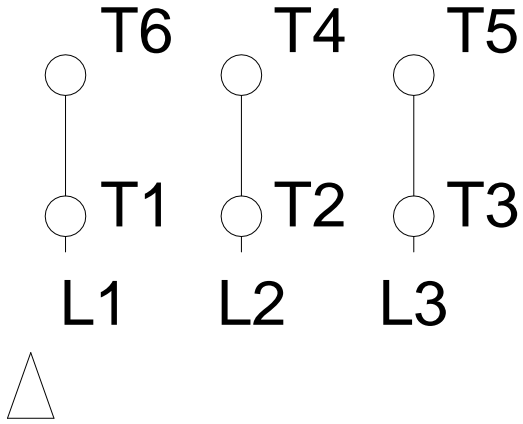

1 2 3 4 5 6 7 8

A
B
C
D
E
F

RUN

ONLY FOR START

Notes: Downloaded from http://dealerselectric.com Generated for Model #01518AT3HCT254T-W22		
Performed by:		
Checked:		
Customer:		
W22 Cooling Tower Motors: NEMA Premium - TEAO		
Three-phase induction motor Frame 254T - IP55	23-SEP-2016	