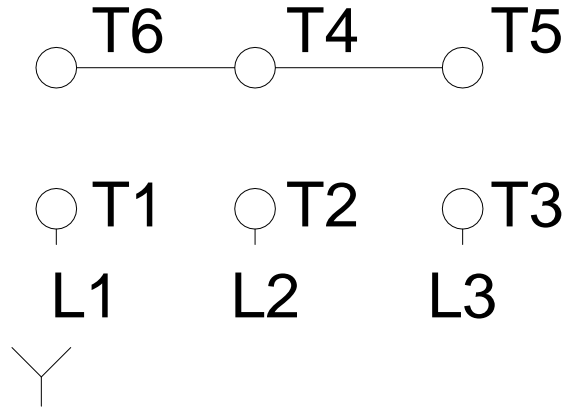

1 2 3 4 5 6 7 8

A
B
C
D
E
F

RUN

ONLY FOR START

Notes: Downloaded from http://dealerselectric.com Generated for Model #01518AT3HCT254T-W22		
Performed by:		
Checked:		
Customer:		
W22 Cooling Tower Motors: NEMA Premium - TEAO		
Three-phase induction motor Frame 254T - IP55	23-SEP-2016	