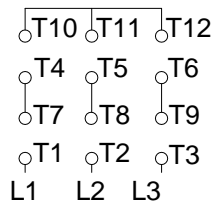

1 2 3 4 5 6 7 8

A
B
C
D
E
F

LOW VOLTAGE

HIGH VOLTAGE

CONNECTIONS FOR STARTING ONLY:

LOW VOLTAGE

HIGH VOLTAGE

Notes: Downloaded from <http://dealerselectric.com>
Generated for Model #01518AT3ECT254TF1-W2

Performed by:

Checked:

Customer:

W22 Cooling Tower Motors: NEMA Premium - TEAO

Three-phase induction motor
Frame 254T - IP55

23-SEP-2016