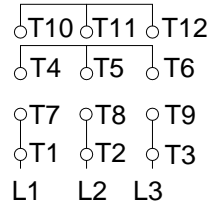

1 2 3 4 5 6 7 8

A
B
C
D
E
F

LOW VOLTAGE

HIGH VOLTAGE

CONNECTIONS FOR STARTING ONLY:

LOW VOLTAGE

HIGH VOLTAGE

Notes: Downloaded from <http://dealerselectric.com>
Generated for Model #01518AT3ECT254TF1-W2

Performed by:

Checked:

Customer:

W22 Cooling Tower Motors: NEMA Premium - TEAO

Three-phase induction motor
Frame 254T - IP55

23-SEP-2016