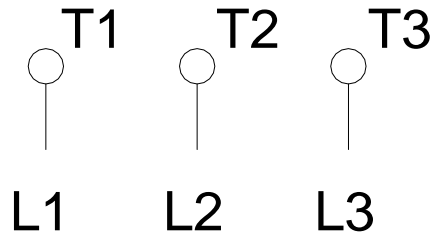

1 2 3 4 5 6 7 8

A

B

C

D

E

F

Notes: Downloaded from <http://dealerselectric.com>
Generated for Model #01512ST3QIE284TC-W22

Performed by:

Checked:

Customer:

Three-Phase: W22 IEEE-841™ Petrochem Motors - NEMA Premium® Efficiency

Three-phase induction motor
Frame 284/6T - IP55

23-SEP-2016