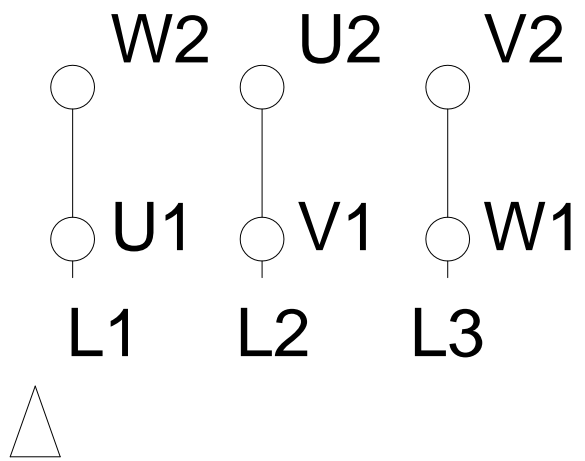

# HIGH VOLTAGE

Notes: Downloaded from <a href="http://dealerselectric.com">http://dealerselectric.com</a> Generated for Model #01512ET3Y180L-W22		
Performed by:		
Checked:		
Customer:		
Three-Phase: W22 IE3 IEC Tru-Metric - TEFC (IP55) Cast Iron Frame		
Three-phase induction motor Frame 180L - IP55	23-SEP-2016	