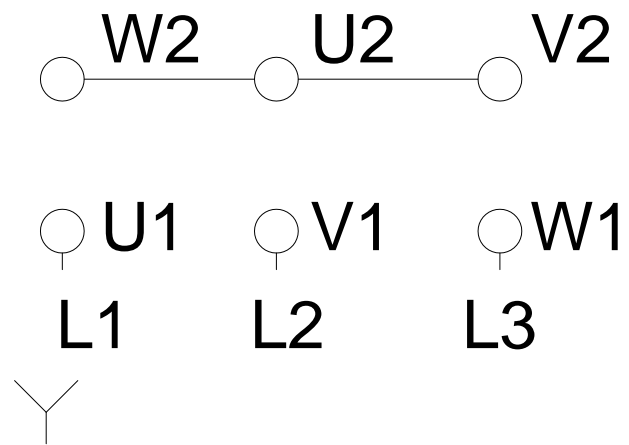

# HIGH VOLTAGE

Notes: Downloaded from <a href="http://dealerselectric.com">http://dealerselectric.com</a> Generated for Model #01512ET3Y180L-W22		
Performed by:		
Checked:		
Customer:		
Three-Phase: W22 IE3 IEC Tru-Metric - TEFC (IP55) Cast Iron Frame		
Three-phase induction motor Frame 180L - IP55	23-SEP-2016	