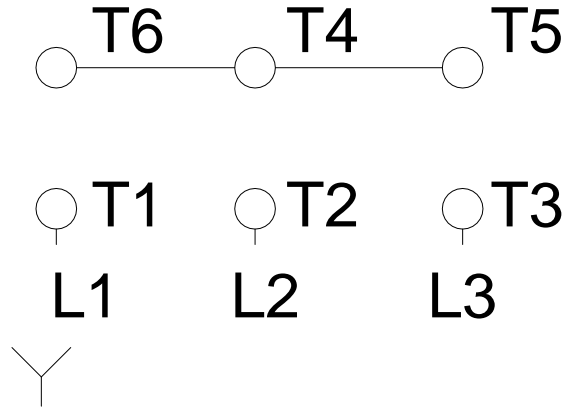

1 2 3 4 5 6 7 8

A  
B  
C  
D  
E  
F

### RUN

### ONLY FOR START

Notes: Downloaded from <a href="http://dealerselectric.com">http://dealerselectric.com</a> Generated for Model #01512ET3H284T-W22		
Performed by:		
Checked:		
Customer:		
W22 NEMA Premium - Ball Bearings		
Three-phase induction motor Frame 284/6T - IP55	23-SEP-2016	