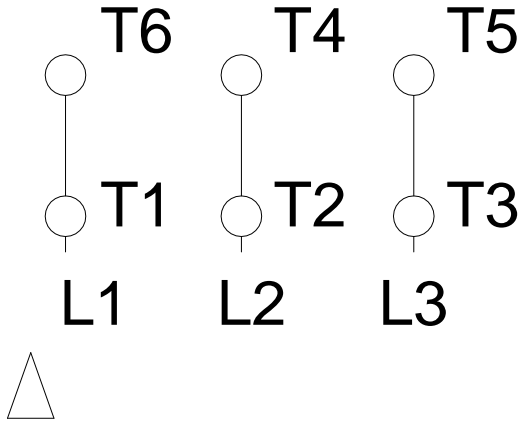

1 2 3 4 5 6 7 8

A  
B  
C  
D  
E  
F

### RUN

### ONLY FOR START

Notes: Downloaded from <a href="http://dealerselectric.com">http://dealerselectric.com</a> Generated for Model #01512ET3H284T-W22		
Performed by:		
Checked:		
Customer:		
W22 NEMA Premium - Ball Bearings		
Three-phase induction motor Frame 284/6T - IP55	23-SEP-2016	