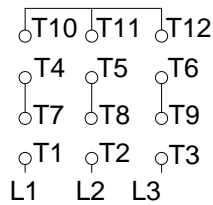

1 2 3 4 5 6 7 8

A

LOW VOLTAGE

HIGH VOLTAGE

B

CONNECTIONS FOR STARTING ONLY:

LOW VOLTAGE

HIGH VOLTAGE

C

D

E

F

Notes: Downloaded from <http://dealerselectric.com>  
Generated for Model #01512ET3E284JP-W22

Performed by:

Checked:

Customer:

Close Coupled Pump: Three-Phase - W22 "JP" Type - TEFC - NEMA Premium

Three-phase induction motor  
Frame 284/6JP - IP55

23-SEP-2016