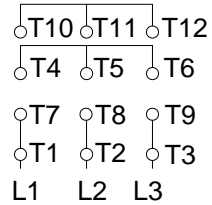

1 2 3 4 5 6 7 8

A

LOW VOLTAGE

HIGH VOLTAGE

B

CONNECTIONS FOR STARTING ONLY:

LOW VOLTAGE

HIGH VOLTAGE

Close Coupled Pump: Three-Phase - W22 "JP" Type - TEFC - NEMA Premium

Three-phase induction motor  
Frame 284/6JP - IP55

23-SEP-2016