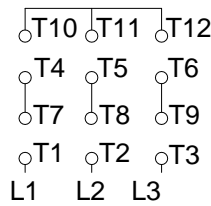

1 2 3 4 5 6 7 8

A
B
C
D
E
F

LOW VOLTAGE

HIGH VOLTAGE

CONNECTIONS FOR STARTING ONLY:

LOW VOLTAGE

HIGH VOLTAGE

Notes: Downloaded from <http://dealerselectric.com>
Generated for Model #01512ET3E284JM-W22

Performed by:

Checked:

Customer:

Close Coupled Pump: Three-Phase - W22 "JM" Type - TEFC - NEMA Premium

Three-phase induction motor
Frame 284/6JM - IP55

23-SEP-2016