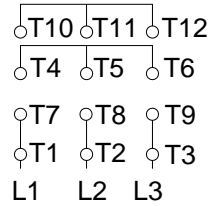

1 2 3 4 5 6 7 8

A
B
C
D
E
F

LOW VOLTAGE

HIGH VOLTAGE

CONNECTIONS FOR STARTING ONLY:

LOW VOLTAGE

HIGH VOLTAGE

Notes: Downloaded from <http://dealerselectric.com>
Generated for Model #01512ET3E284JM-W22

Performed by:

Checked:

Customer:

Close Coupled Pump: Three-Phase - W22 "JM" Type - TEFC - NEMA Premium

Three-phase induction motor
Frame 284/6JM - IP55

23-SEP-2016