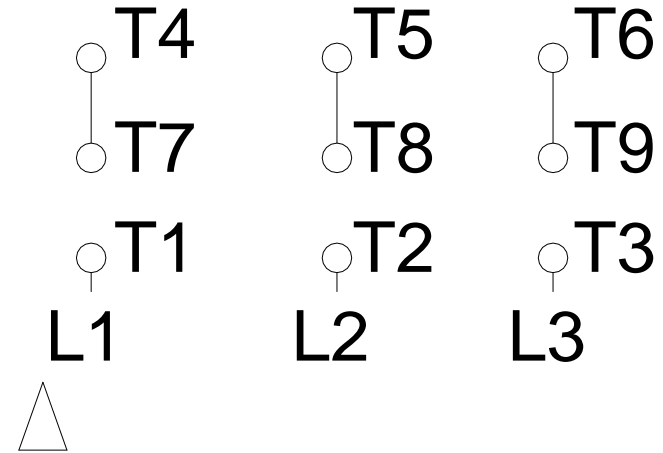

1 2 3 4 5 6 7 8

LOW VOLTAGE

HIGH VOLTAGE

A
B
C
D
E
F

Notes: Downloaded from http://dealerselectric.com Generated for Model #01036XT3E215TC		
Performed by:		
Checked:		
Customer:		
Three-Phase : Explosion Proof - NEMA Premium		
Three-phase induction motor Frame 215T - IP55	23-SEP-2016	