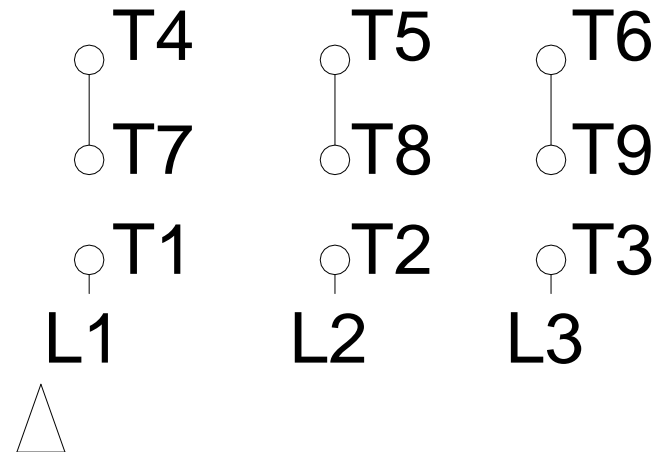

1 2 3 4 5 6 7 8

LOW VOLTAGE

HIGH VOLTAGE

A
B
C
D
E
F

Notes: Downloaded from http://dealerselectric.com Generated for Model #01036XT3E215T		
Performed by:		
Checked:		
Customer:		
Three-Phase : Explosion Proof - NEMA Premium		
Three-phase induction motor Frame 215T - IP55	23-SEP-2016	