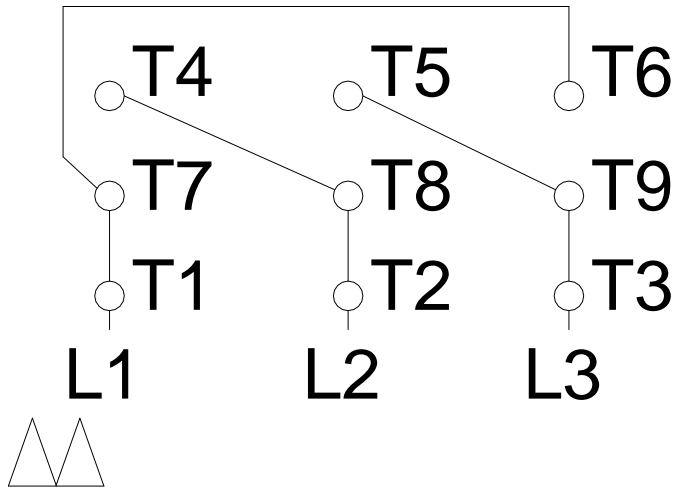

1 2 3 4 5 6 7 8

LOW VOLTAGE

HIGH VOLTAGE

A
B
C
D
E
F

Notes: Downloaded from http://dealerselectric.com Generated for Model #01036XT3E215T		
Performed by:		
Checked:		
Customer:		
Three-Phase : Explosion Proof - NEMA Premium		
Three-phase induction motor Frame 215T - IP55	23-SEP-2016	