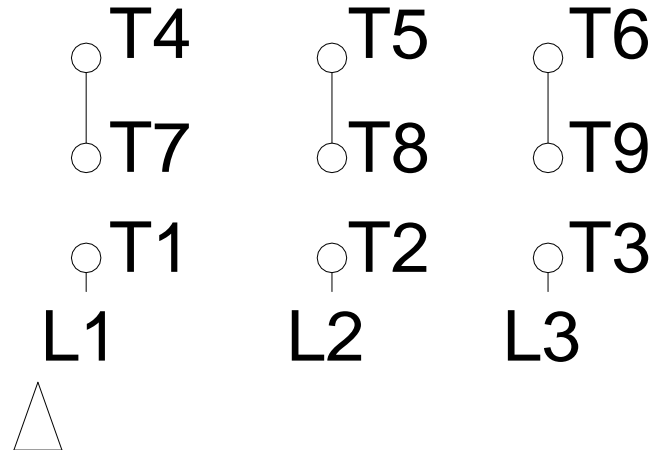

1 2 3 4 5 6 7 8

LOW VOLTAGE

HIGH VOLTAGE

A
B
C
D
E
F

Notes: Downloaded from <http://dealerselectric.com>
 Generated for Model #01036OT3V213JM-S

Performed by:

Checked:

Customer:

Close Coupled Pump: Three-Phase - W01 (Rolled Steel) "JM" Type - ODP -

Three-phase induction motor
 Frame 213/5JM - IP21

23-SEP-2016