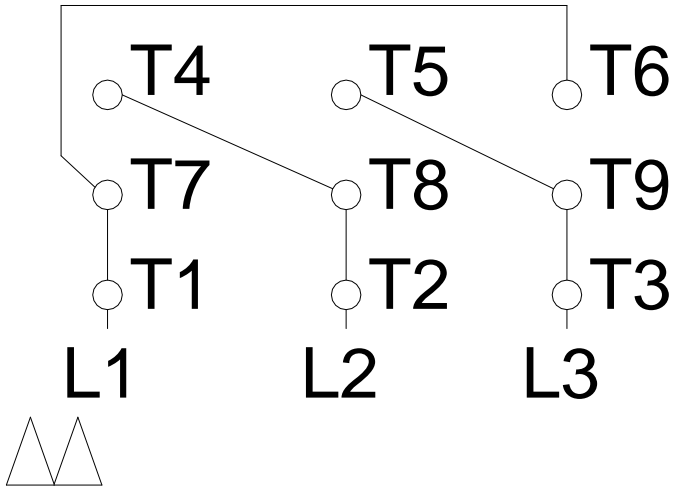

1 2 3 4 5 6 7 8

LOW VOLTAGE

HIGH VOLTAGE

A
B
C
D
E
F

Notes: Downloaded from <http://dealerselectric.com>
 Generated for Model #01036OT3E213TC-S

Performed by:

Checked:

Customer:

Three Phase: W01 (Rolled Steel) - ODP - NEMA Premium Efficiency

Three-phase induction motor
 Frame 213/5T - IP21

23-SEP-2016