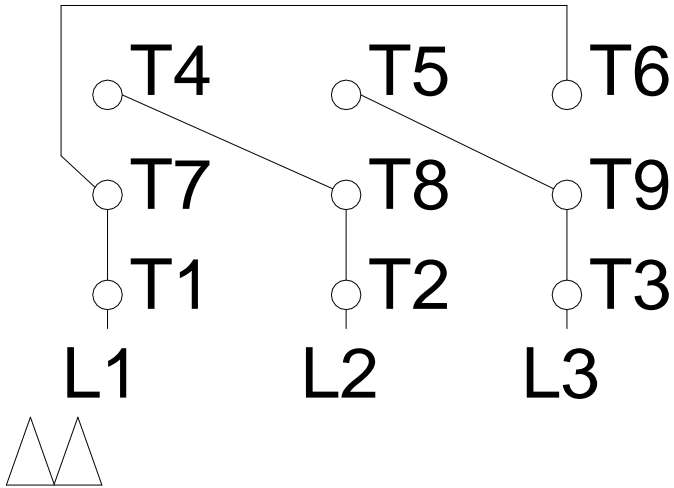

1 2 3 4 5 6 7 8

LOW VOLTAGE

HIGH VOLTAGE

A
B
C
D
E
F

Notes: Downloaded from <http://dealerselectric.com>
Generated for Model #01036OT3E213T-S

Performed by:

Checked:

Customer:

Three Phase: W01 (Rolled Steel) - ODP - NEMA Premium Efficiency

Three-phase induction motor
Frame 213/5T - IP21

23-SEP-2016