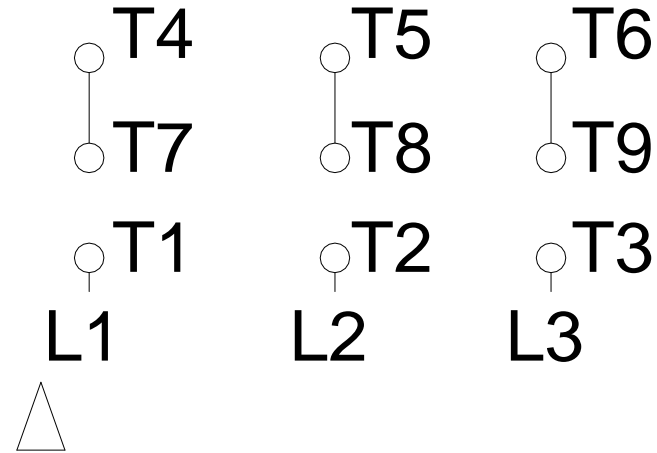

1 2 3 4 5 6 7 8

LOW VOLTAGE

HIGH VOLTAGE

A
B
C
D
E
F

Notes: Downloaded from <http://dealerselectric.com>
Generated for Model #01036OT3E213T-S

Performed by:

Checked:

Customer:

Three Phase: W01 (Rolled Steel) - ODP - NEMA Premium Efficiency

Three-phase induction motor
Frame 213/5T - IP21

23-SEP-2016