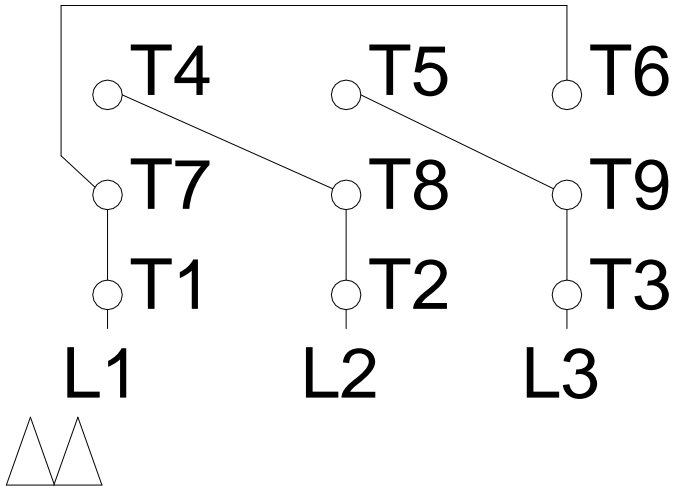

1 2 3 4 5 6 7 8

LOW VOLTAGE

HIGH VOLTAGE

A
B
C
D
E
F

Notes: Downloaded from <http://dealerselectric.com>
 Generated for Model #01036OT3E213JP-SG

Performed by:

Checked:

Customer:

W01 (Rolled Steel) Close Coupled Pump ODP - JP Type

Three-phase induction motor
 Frame 213/5JP - IP21

23-SEP-2016