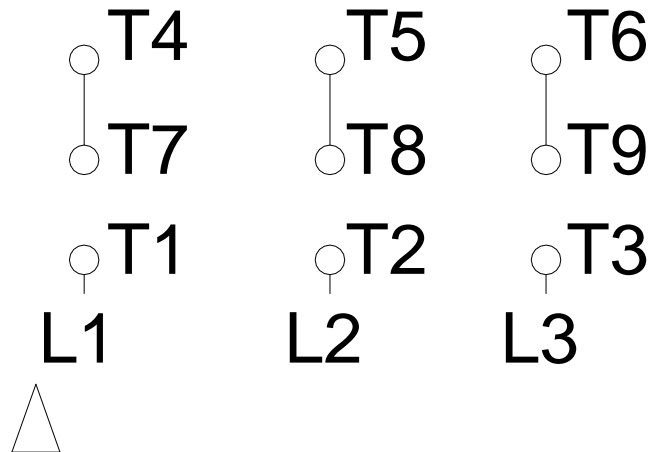

1 2 3 4 5 6 7 8

# HIGH VOLTAGE

A  
B  
C  
D  
E  
F

Notes: Downloaded from <http://dealerselectric.com>  
 Generated for Model #01036OT3E213JP-S

Performed by:

Checked:

Customer:

Close Coupled Pump: Three-Phase - W01 (Rolled Steel) "JP" Type - ODP -