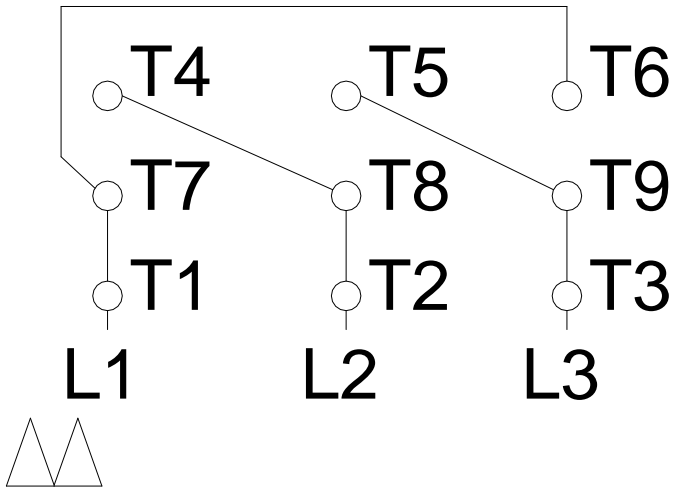

# HIGH VOLTAGE

A  
B  
C  
D  
E  
F

Notes: Downloaded from <http://dealerselectric.com>  
 Generated for Model #01036OT3E213JP-S

Performed by:

Checked:

Customer:

Close Coupled Pump: Three-Phase - W01 (Rolled Steel) "JP" Type - ODP -