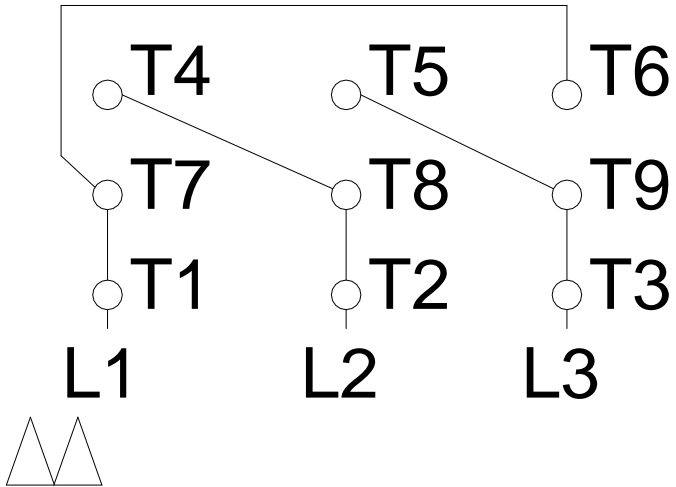

# HIGH VOLTAGE

A  
B  
C  
D  
E  
F

Notes: Downloaded from <http://dealerselectric.com>  
 Generated for Model #01036OT3E213JMV-S

Performed by:

Checked:

Customer:

Close Coupled Pump: Three-Phase - W01 (Rolled Steel) "JM" Type - ODP -