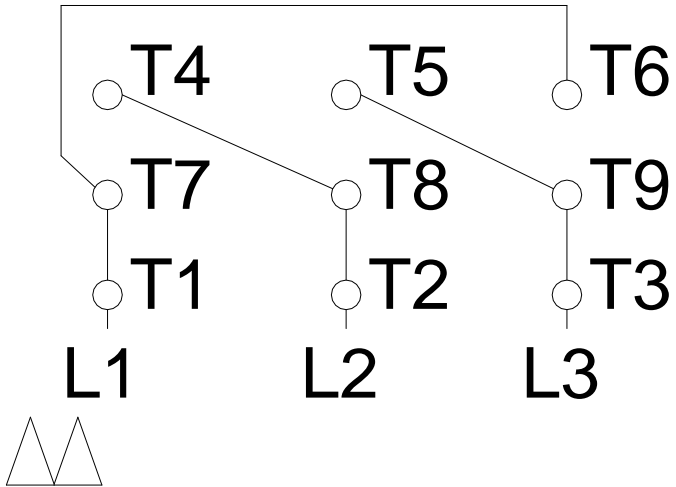

# HIGH VOLTAGE

A  
B  
C  
D  
E  
F

Notes: Downloaded from <http://dealerselectric.com>  
 Generated for Model #01036OT3E213JM

Performed by:

Checked:

Customer:

Close Coupled Pump : Three-Phase - "JM" Type - ODP - NEMA Premium