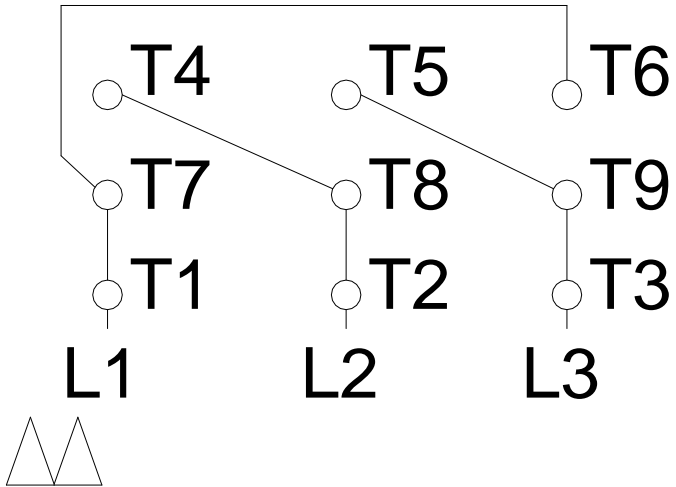

1 2 3 4 5 6 7 8

LOW VOLTAGE

HIGH VOLTAGE

A
B
C
D
E
F

Notes: Downloaded from <http://dealerselectric.com>
 Generated for Model #01036OT3E213JM-SG

Performed by:

Checked:

Customer:

W01 (Rolled Steel) Close Coupled Pump ODP - JM Type

Three-phase induction motor
 Frame 213/5JM - IP21

23-SEP-2016