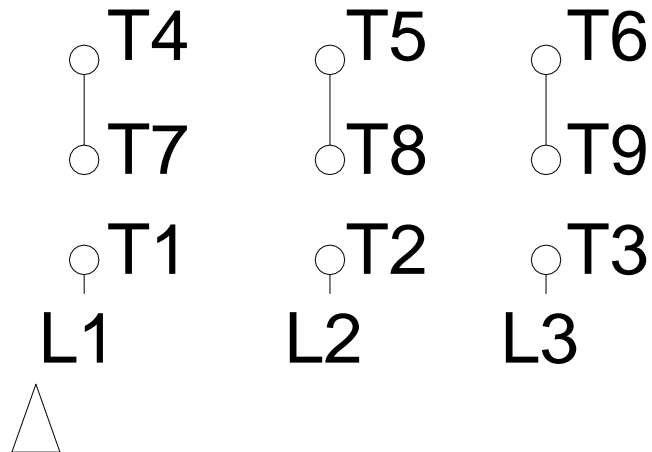

1 2 3 4 5 6 7 8

LOW VOLTAGE

HIGH VOLTAGE

A
B
C
D
E
F

Notes: Downloaded from http://dealerselectric.com Generated for Model #01036OP3E213JP		
Performed by:		
Checked:		
Customer:		
Close Coupled Pump : Three-Phase - "JP" Type - ODP - High Efficiency		
Three-phase induction motor Frame 213/5JP - IP21	13-SEP-2016	