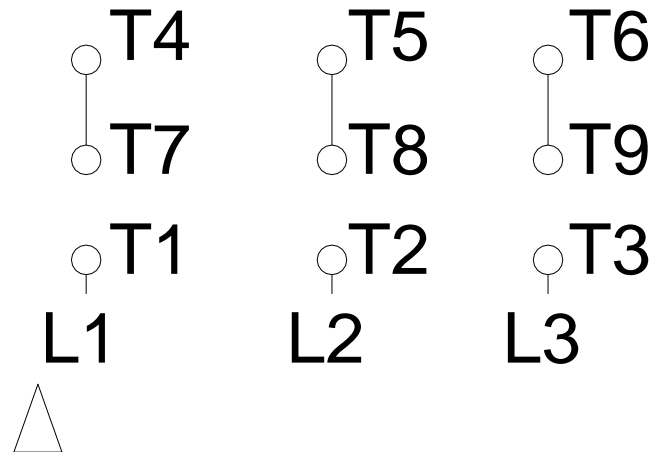

1 2 3 4 5 6 7 8

# HIGH VOLTAGE

A  
B  
C  
D  
E  
F

Notes: Downloaded from <http://dealerselectric.com>  
 Generated for Model #01036OP3E213JP-S

Performed by:

Checked:

Customer:

Close Coupled Pump: Three-Phase - W01 (Rolled Steel) "JP" Type - ODP - High