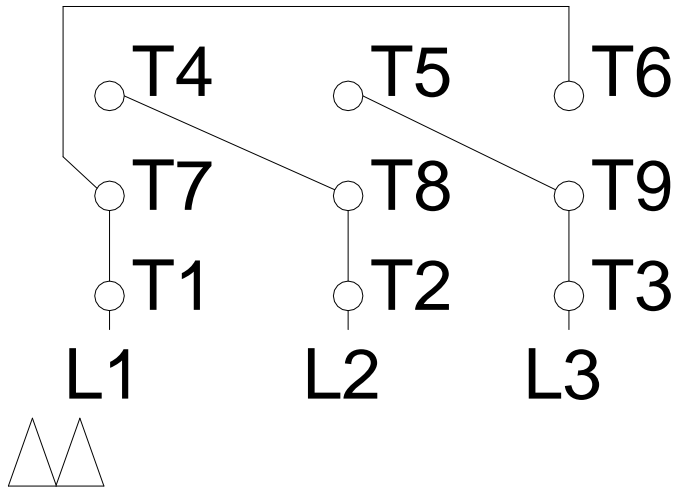

# HIGH VOLTAGE

A  
B  
C  
D  
E  
F

Notes: Downloaded from <http://dealerselectric.com>  
 Generated for Model #01036OP3E213JP-S

Performed by:

Checked:

Customer:

Close Coupled Pump: Three-Phase - W01 (Rolled Steel) "JP" Type - ODP - High