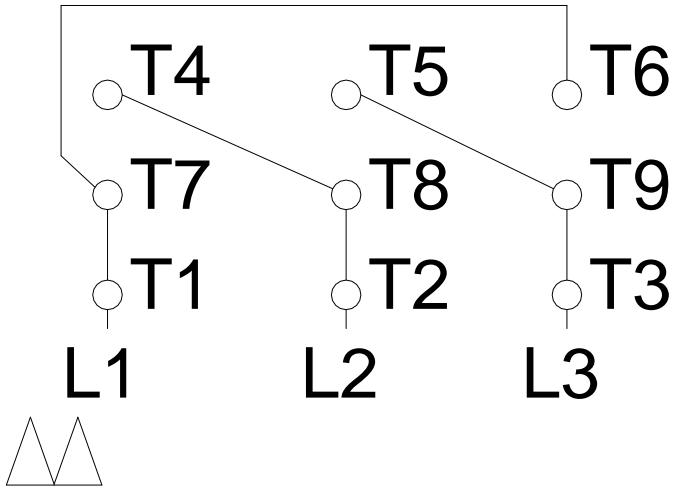

# HIGH VOLTAGE

A  
B  
C  
D  
E  
F

Notes: Downloaded from <http://dealerselectric.com>  
 Generated for Model #01036OP3E213JM-S

Performed by:

Checked:

Customer:

Close Coupled Pump: Three-Phase - W01 (Rolled Steel) "JM" Type - ODP - High