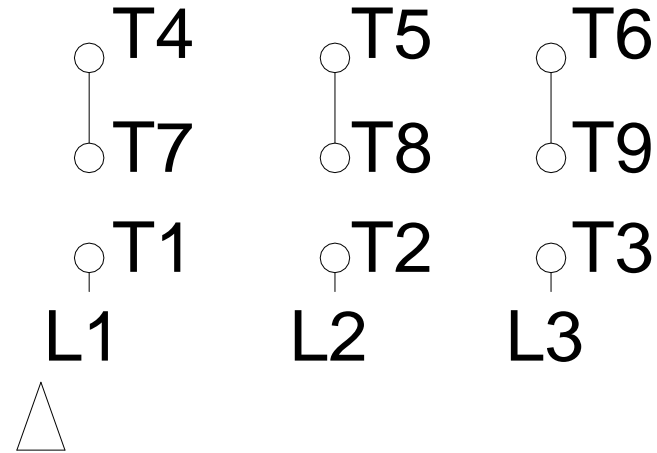

1 2 3 4 5 6 7 8

LOW VOLTAGE

HIGH VOLTAGE

A
B
C
D
E
F

Notes: Downloaded from <http://dealerselectric.com>
 Generated for Model #01036ET3ERS215T

Performed by:

Checked:

Customer:

Three-Phase : Rolled Steel Motor - NEMA Premium Efficiency

Three-phase induction motor
 Frame 215T - IP55

13-SEP-2016