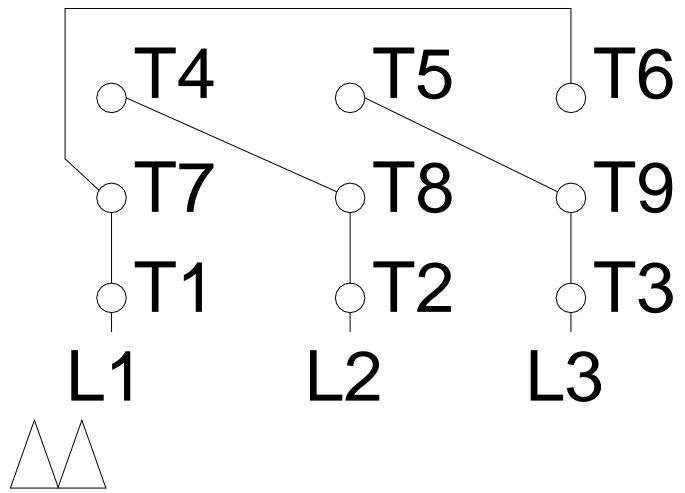

1 2 3 4 5 6 7 8

LOW VOLTAGE

HIGH VOLTAGE

A
B
C
D
E
F

Notes: Downloaded from <http://dealerselectric.com>
 Generated for Model #01036ET3ER215TC-W22

Performed by:

Checked:

Customer:

W22 NEMA Premium - Ball Bearings

Three-phase induction motor
 Frame 215T - IP55

13-SEP-2016