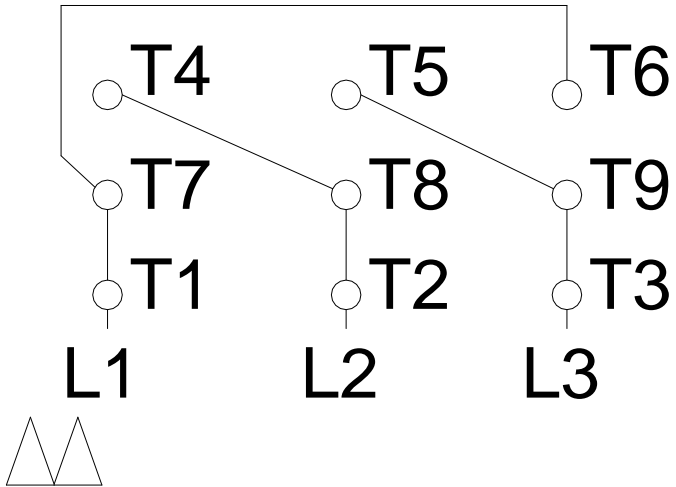

1 2 3 4 5 6 7 8

LOW VOLTAGE

HIGH VOLTAGE

A
B
C
D
E
F

Notes: Downloaded from <http://dealerselectric.com>
 Generated for Model #01036ET3ER215TC-S

Performed by:

Checked:

Customer:

Three Phase: W01 (Rolled Steel) - TEFC - NEMA Premium Efficiency

Three-phase induction motor
 Frame 213/5T - IP55

13-SEP-2016