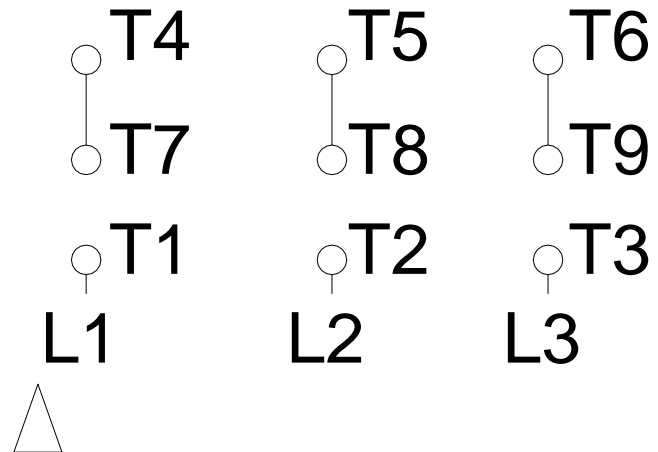

1 2 3 4 5 6 7 8

LOW VOLTAGE

HIGH VOLTAGE

A
B
C
D
E
F

Notes: Downloaded from <http://dealerselectric.com>
 Generated for Model #01036ET3ER215TC-S

Performed by:

Checked:

Customer:

Three Phase: W01 (Rolled Steel) - TEFC - NEMA Premium Efficiency

Three-phase induction motor
 Frame 213/5T - IP55

13-SEP-2016