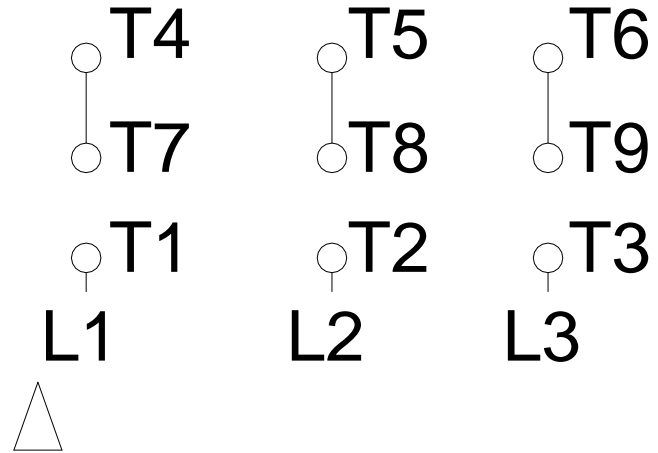

1 2 3 4 5 6 7 8

LOW VOLTAGE

HIGH VOLTAGE

A
B
C
D
E
F

Notes: Downloaded from <http://dealerselectric.com>
 Generated for Model #01036ET3E215TC-S

Performed by:

Checked:

Customer:

Three Phase: W01 (Rolled Steel) - TEFC - NEMA Premium Efficiency

Three-phase induction motor
 Frame 213/5T - IP55

13-SEP-2016