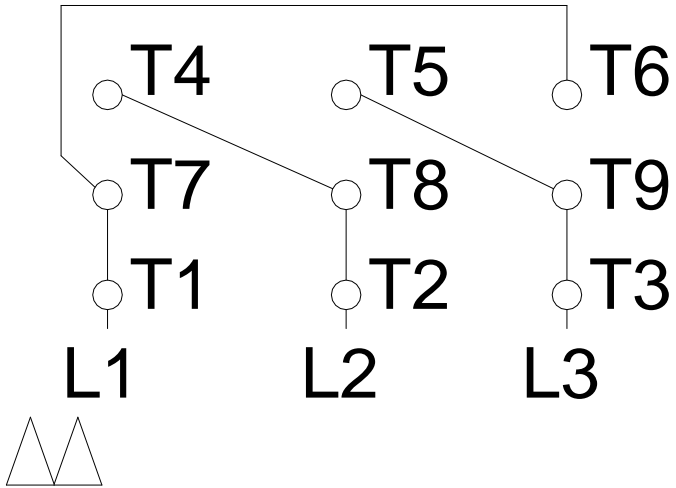

1 2 3 4 5 6 7 8

LOW VOLTAGE

HIGH VOLTAGE

A
B
C
D
E
F

Notes: Downloaded from <http://dealerselectric.com>
 Generated for Model #01036ET3E215TC-S

Performed by:

Checked:

Customer:

Three Phase: W01 (Rolled Steel) - TEFC - NEMA Premium Efficiency

Three-phase induction motor
 Frame 213/5T - IP55

13-SEP-2016