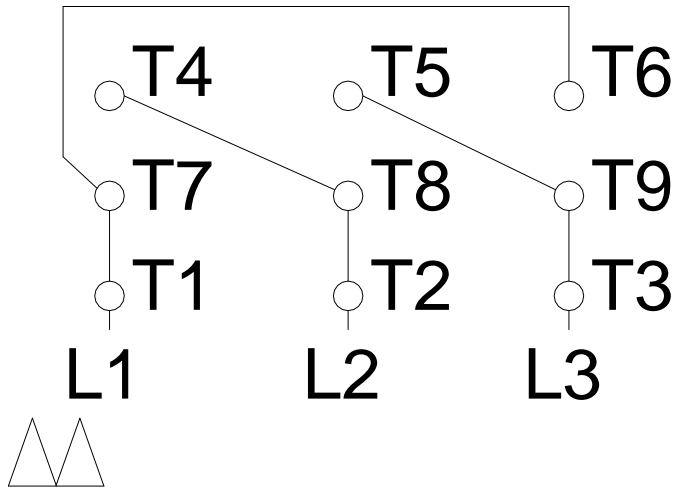

1 2 3 4 5 6 7 8

LOW VOLTAGE

HIGH VOLTAGE

A
B
C
D
E
F

Notes: Downloaded from http://dealerselectric.com Generated for Model #01036ET3E215T-S		
Performed by:		
Checked:		
Customer:		
Three Phase: W01 (Rolled Steel) - TEFC - NEMA Premium Efficiency		
Three-phase induction motor Frame 213/5T - IP55	13-SEP-2016	