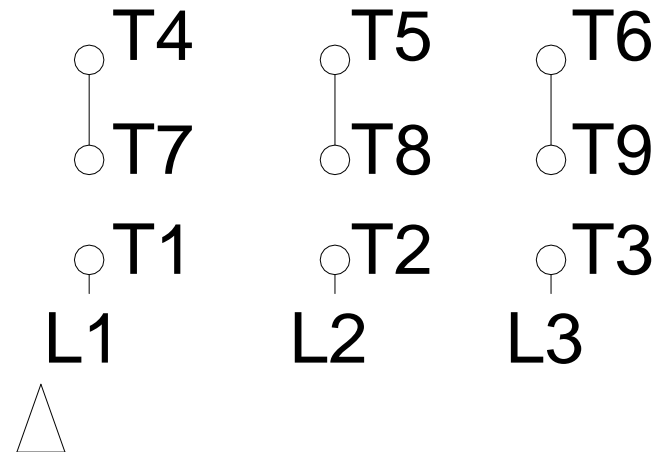

1 2 3 4 5 6 7 8

LOW VOLTAGE

HIGH VOLTAGE

A
B
C
D
E
F

Notes: Downloaded from http://dealerselectric.com Generated for Model #01036ET3E215T-S		
Performed by:		
Checked:		
Customer:		
Three Phase: W01 (Rolled Steel) - TEFC - NEMA Premium Efficiency		
Three-phase induction motor Frame 213/5T - IP55	13-SEP-2016	