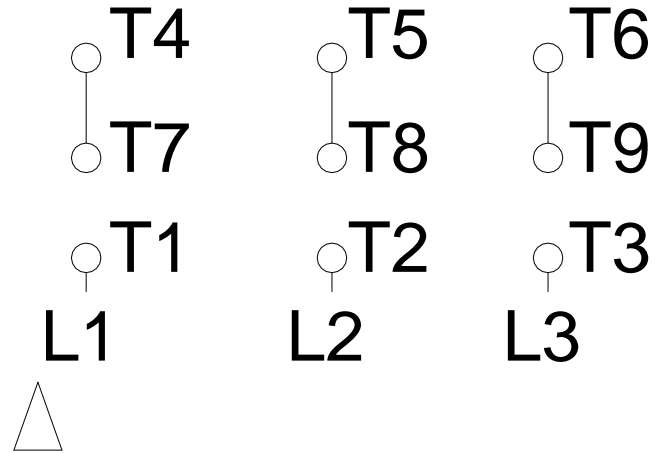

1 2 3 4 5 6 7 8

LOW VOLTAGE

HIGH VOLTAGE

A
B
C
D
E
F

Notes: Downloaded from <http://dealerselectric.com>
Generated for Model #01036ET3E215JP-S

Performed by:

Checked:

Customer:

Close Coupled Pump: Three-Phase - W01 (Rolled Steel) "JP" Type - TEFC -

Three-phase induction motor
Frame 213/5JP - IP55

13-SEP-2016