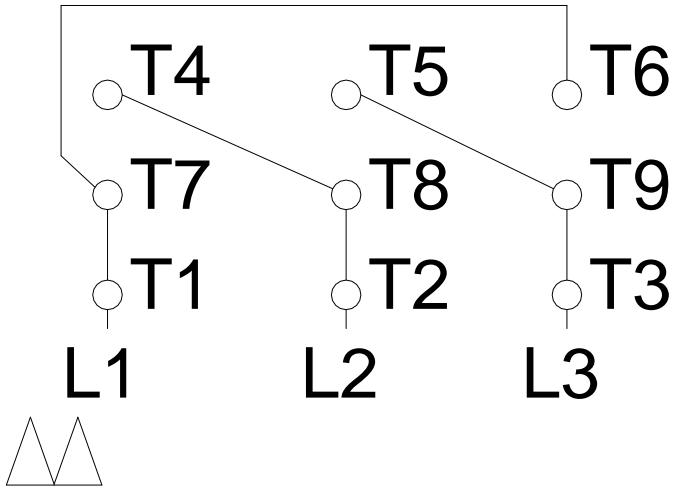

1 2 3 4 5 6 7 8

LOW VOLTAGE

HIGH VOLTAGE

A
B
C
D
E
F

Notes: Downloaded from <http://dealerselectric.com>
 Generated for Model #01036ET3E215JM-SG

Performed by:

Checked:

Customer:

W01 (Rolled Steel) Close Coupled Pump TEFC - JM Type

Three-phase induction motor
 Frame 213/5JM - IP55

13-SEP-2016