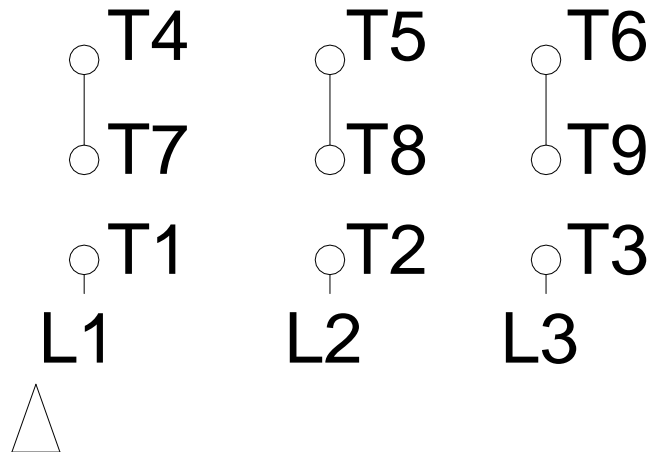

1 2 3 4 5 6 7 8

LOW VOLTAGE

HIGH VOLTAGE

A
B
C
D
E
F

Notes: Downloaded from <http://dealerselectric.com>
 Generated for Model #01036ET3E215JM-S

Performed by:

Checked:

Customer:

Close Coupled Pump: Three-Phase - W01 (Rolled Steel) "JM" Type - TEFC -

Three-phase induction motor
 Frame 213/5JM - IP55

13-SEP-2016