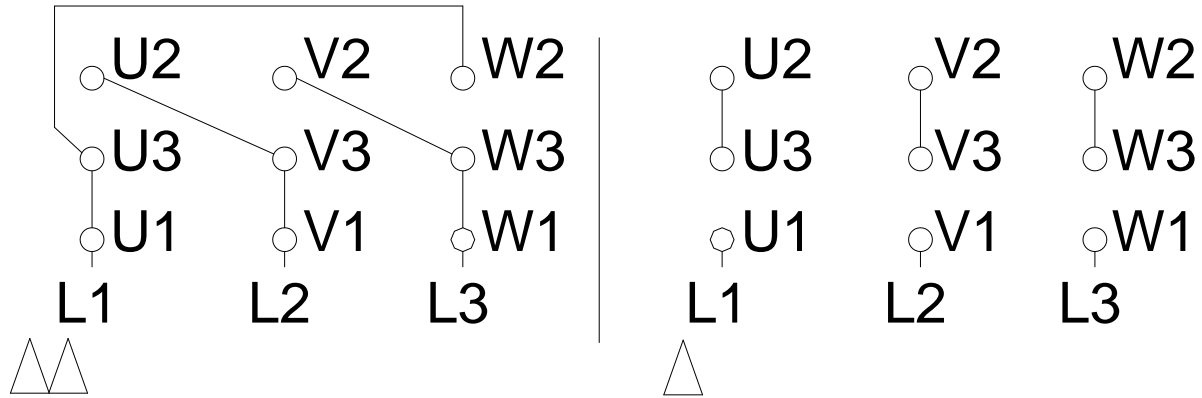

1 2 3 4 5 6 7 8

A

B

C

D

E

F

Notes: Downloaded from <http://dealerselectric.com>
 Generated for Model #01036ES3ESA90LR

Performed by:

Checked:

Customer:

Saw Arbor Motors : Single and Double Shaft End

Three-phase induction motor
 Frame 90L - IP54

13-SEP-2016