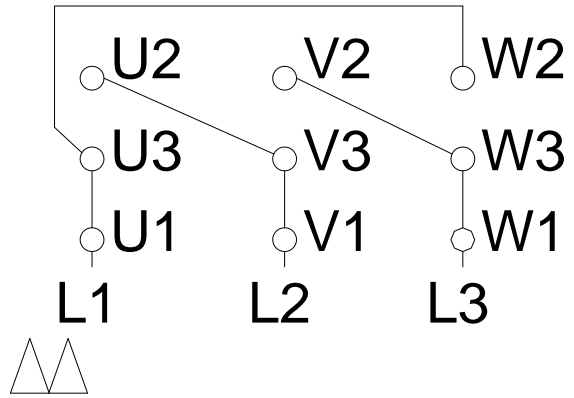

1 2 3 4 5 6 7 8

A

B

C

D

E

F

Notes: Downloaded from <http://dealerselectric.com>
 Generated for Model #01036ES3ESA90LL

Performed by:

Checked:

Customer:

Saw Arbor Motors : Single and Double Shaft End

Three-phase induction motor
 Frame 90L - IP54

13-SEP-2016