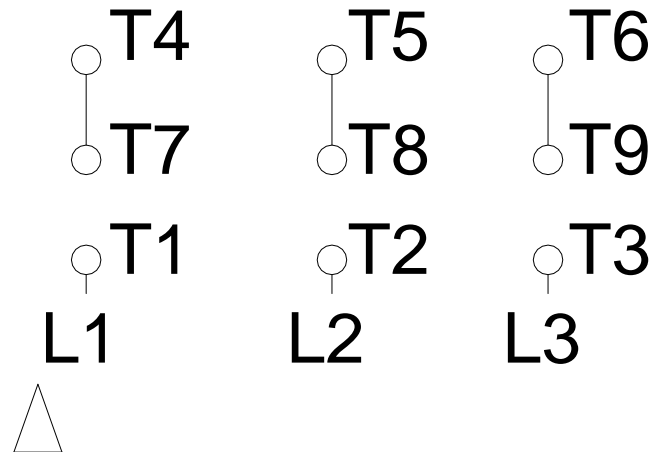

1 2 3 4 5 6 7 8

LOW VOLTAGE

HIGH VOLTAGE

A
B
C
D
E
F

Notes: Downloaded from <http://dealerselectric.com>
 Generated for Model #01036EP3EBM215T

Performed by:

Checked:

Customer:

Brake Motors : Three-Phase - High Efficiency

Three-phase induction motor
 Frame 215T - IP55

13-SEP-2016