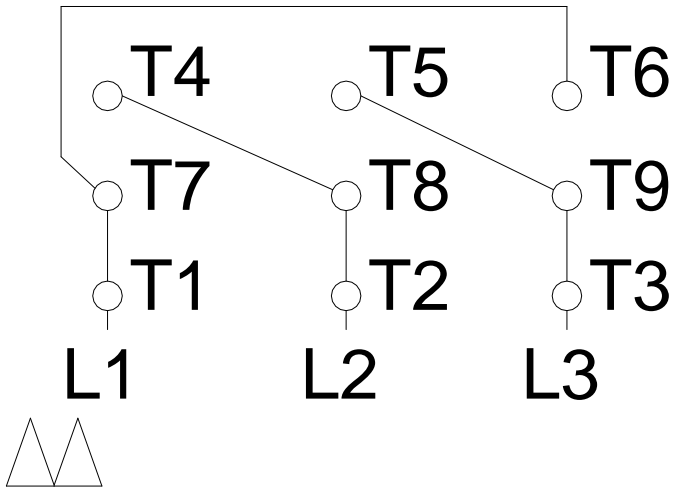

# HIGH VOLTAGE

A  
B  
C  
D  
E  
F

Notes: Downloaded from <http://dealerselectric.com>  
 Generated for Model #01036EP3E215JM-S

Performed by:

Checked:

Customer:

Close Coupled Pump: Three-Phase - W01 (Rolled Steel) "JM" Type - TEFC -