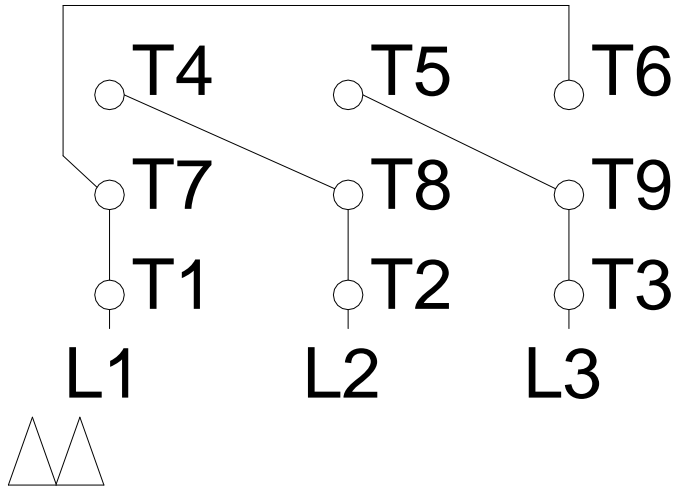

1 2 3 4 5 6 7 8

# HIGH VOLTAGE

A  
B  
C  
D  
E  
F

Notes: Downloaded from <a href="http://dealerselectric.com">http://dealerselectric.com</a> Generated for Model #01036EP3E215HP		
Performed by:		
Checked:		
Customer:		
P-Base Motors : High Efficiency		
Three-phase induction motor Frame 215HP - IP55	13-SEP-2016	