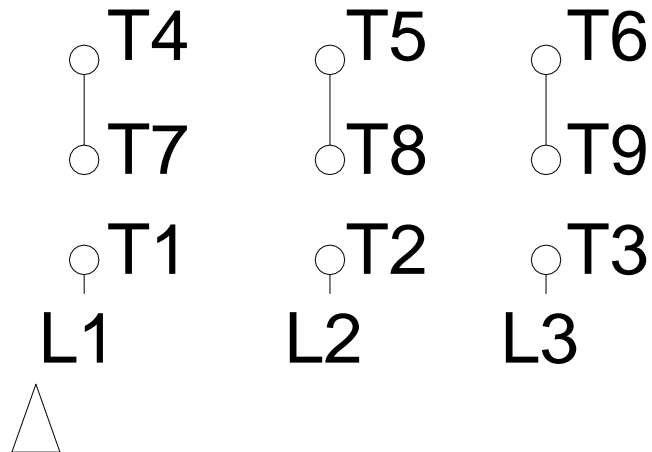

1 2 3 4 5 6 7 8

LOW VOLTAGE

HIGH VOLTAGE

A
B
C
D
E
F

Notes: Downloaded from <http://dealerselectric.com>
Generated for Model #01036EG3E215T-W22

Performed by:

Checked:

Customer:

W22 Super Premium

Three-phase induction motor
Frame 213/5T - IP55

13-SEP-2016