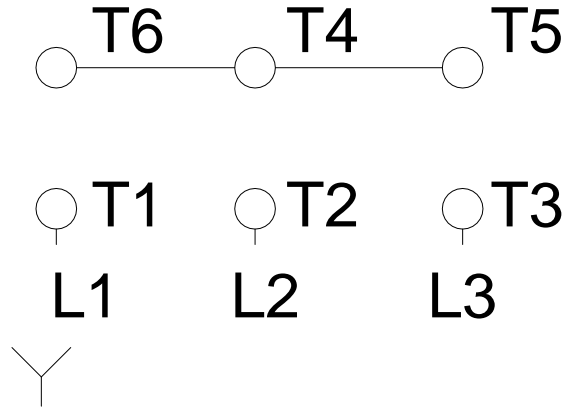

1 2 3 4 5 6 7 8

A
B
C
D
E
F

RUN

ONLY FOR START

Notes: Downloaded from http://dealerselectric.com Generated for Model #01018XT3H215T		
Performed by:		
Checked:		
Customer:		
Three-Phase : Explosion Proof - NEMA Premium		
Three-phase induction motor Frame 215T - IP55	13-SEP-2016	