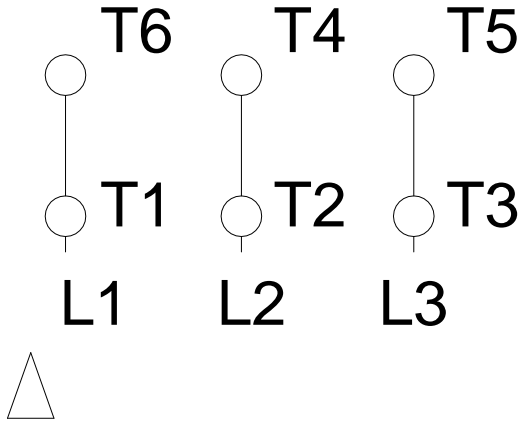

1 2 3 4 5 6 7 8

A
B
C
D
E
F

RUN

ONLY FOR START

Notes: Downloaded from http://dealerselectric.com Generated for Model #01018XT3H215T		
Performed by:		
Checked:		
Customer:		
Three-Phase : Explosion Proof - NEMA Premium		
Three-phase induction motor Frame 215T - IP55	13-SEP-2016	