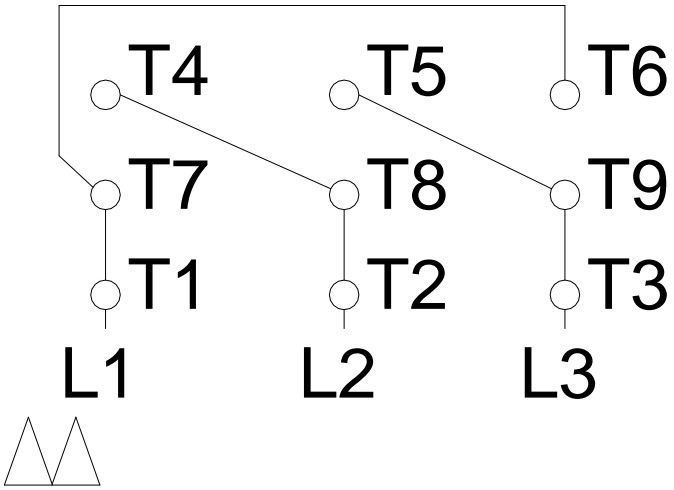

# HIGH VOLTAGE

A  
B  
C  
D  
E  
F

Notes: Downloaded from <a href="http://dealerselectric.com">http://dealerselectric.com</a> Generated for Model #01018XT3ER215TC		
Performed by:		
Checked:		
Customer:		
Three-Phase : Explosion Proof - NEMA Premium		
Three-phase induction motor Frame 215T - IP55	13-SEP-2016	