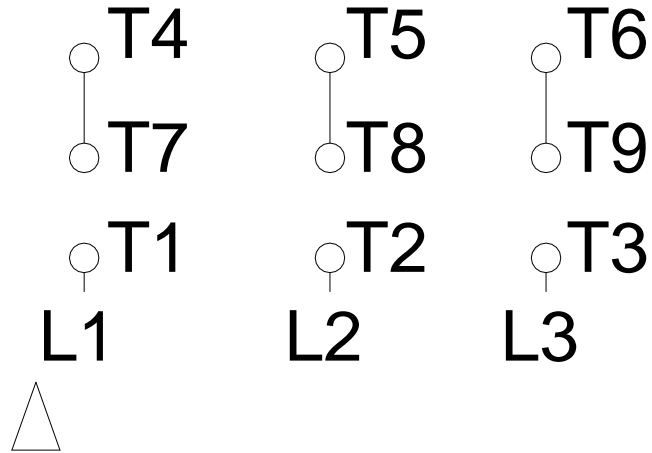

1 2 3 4 5 6 7 8

# HIGH VOLTAGE

A  
B  
C  
D  
E  
F

Notes: Downloaded from <a href="http://dealerselectric.com">http://dealerselectric.com</a> Generated for Model #01018XT3ER215TC		
Performed by:		
Checked:		
Customer:		
Three-Phase : Explosion Proof - NEMA Premium		
Three-phase induction motor Frame 215T - IP55	13-SEP-2016	